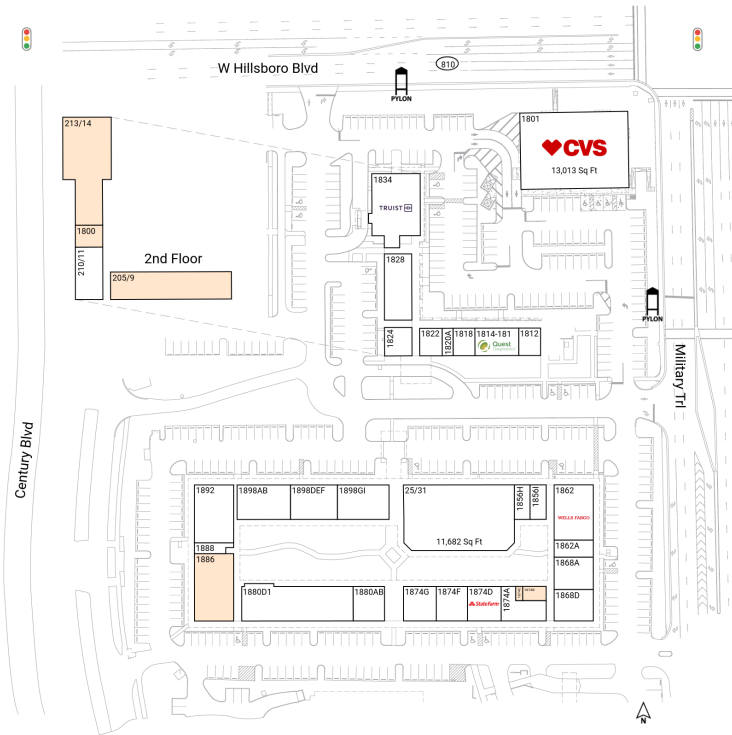

Century Plaza Shopping Center

1800-1898 West Hillsboro Boulevard | Deerfield Beach, FL 33442

Broward County Miami-Fort Lauderdale-West Palm Beach, FL 90,483 Sq Ft

26.3166, -80.1293

Available Spaces

205/9	5,209 Sq Ft	360°	1874B	517 Sq Ft	360°
213/14	1,590 Sq Ft	360°	1874C	163 Sq Ft	360°
1800	980 Sq Ft	360°	1886	4,000 Sq Ft	360°

Current Tenants

Space size listed in square feet

25/31	Broward County Library	11,682
210/11	Deerfield Dental Services	2,359
1801	CVS	13,013
1812	Life Imaging	980
1814-181	Quest Diagnostics	1,960
1818	Century News	980
1820A	Oasis Nails	490
1822	Better Life Medical & Surgical	991
1824	Mitchell Bernknopf, D.P.M., P.	1,141
1828	Advanced Eye Care of South FL	2,940
1834	Truist	5,208
1856H	Chicago Passport & Visa	880
1856I	Alvatour Vacations	900
1862	Wells Fargo	3,165
1862A	Sam & Lucy Barber Shop	1,090
1868A	Royalty Spa	2,071
1868D	Back in Action	2,000
1874A	Deerfield Dental	1,039
1874D	State Farm	1,884
1874F	South Florida Podiatry	1,500
1874G	Chabad Lubavitch of Deerfield	1,569
1880AB	Riverchase Dermatology	1,760
1880D1	Light for the Nations Internat	6,160
1888	Mikvah	620
1892	Kahal Anshei	3,712
1898AB	FirstBank Florida	3,530
1898DEF	Preferred Properties Internati	1,760
1898GI	Iconic Health & Hyperbarics	2,640

This site plan is for illustrative and information purposes only, showing the general layout of the shopping center; and is not a legal survey. Brixmor makes no representation or warranty that the shopping center is exactly as depicted as site conditions and tenant mix are subject to change over time. 4013